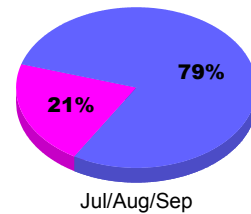

Membership Results
2011-2012

Membership
2010-2011

Month	Net Memb Goal	Actual New Memb	Actual Dropped Memb	Gain/Loss of Memb	Gain/Loss of Memb
Jul/Aug/Sep		234	-115	119	164
Totals		234	-115	119	164

Membership Results 2011-2012

Goal, New, Dropped, Gain/Loss

Comparison of Membership Gain/Loss

Current Year Compared to the Previous Year

Gender Comparison 2011-2012

Male Female