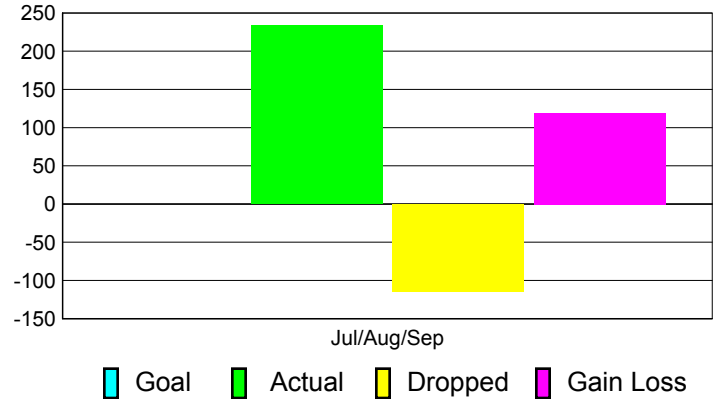

Membership Results 2011-2012

Goal, New, Dropped, Gain/Loss